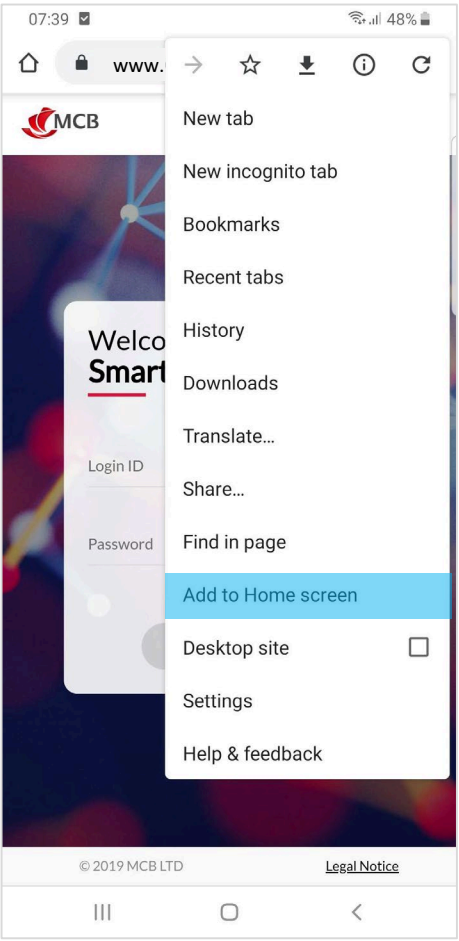

Android: how to add a shortcut to <https://www.mcb.mu/en/corporate/SmartApprove/login>

Step 1

Step 2

Step 3

Step 4

Step 5

iPhone: How to add a shortcut to <https://www.mcb.mu/en/corporate/SmartApprove/login>