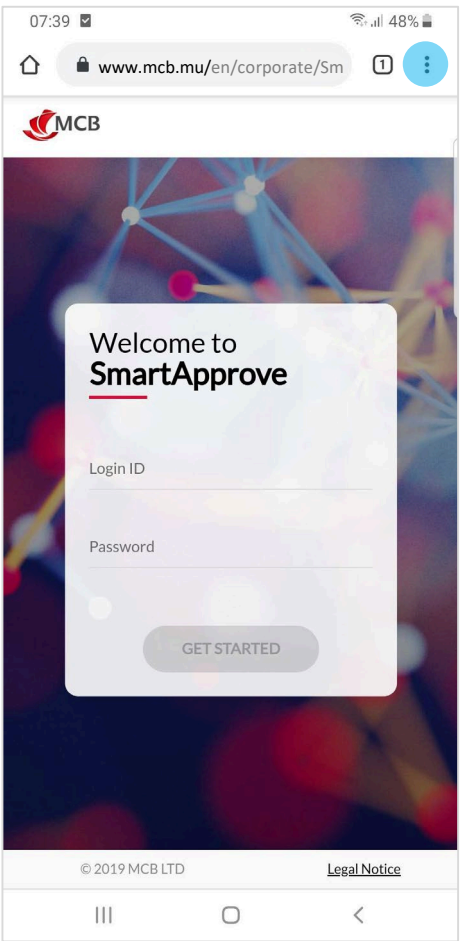

Android: how to add a shortcut to <https://www.mcb.mu/en/corporate/SmartApprove/login>

Step 1

Step 2

Step 3

Step 4

Step 5

iPhone: How to add a shortcut to <https://www.mcb.mu/en/corporate/SmartApprove/login>