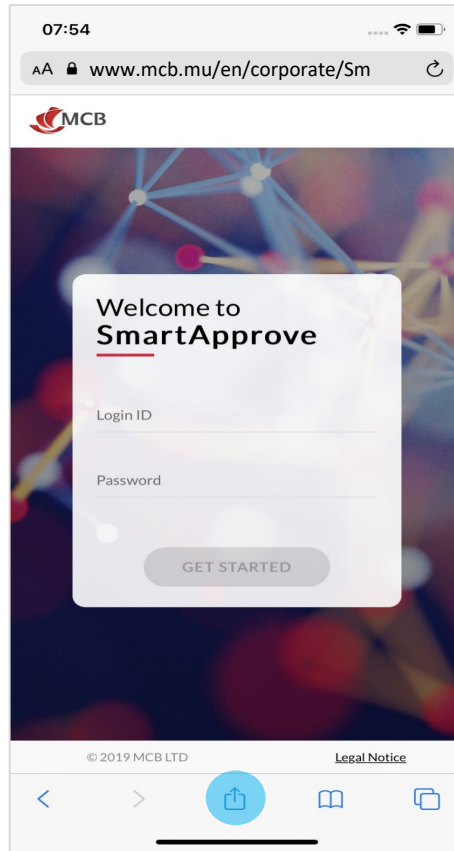

iPhone: How to add a shortcut to <https://www.mcb.mu/en/corporate/SmartApprove/login>

Step 2