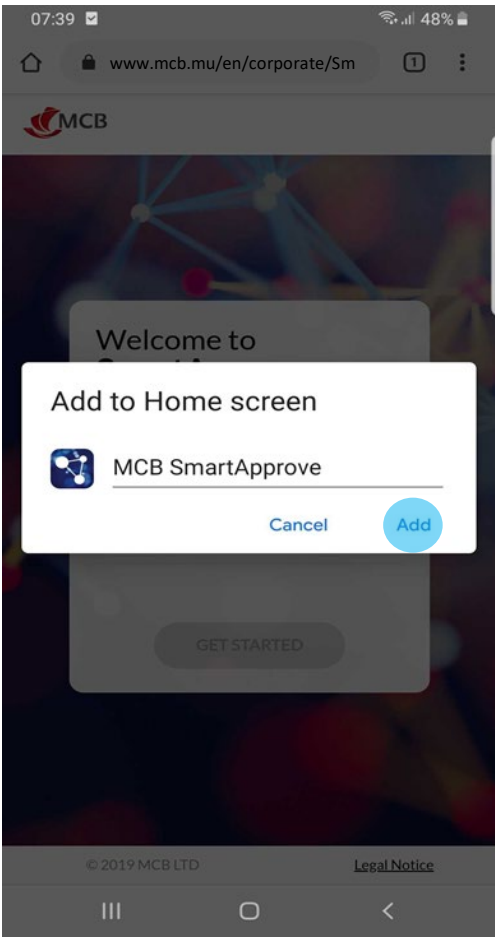

Android: how to add a shortcut to <https://www.mcb.mu/en/corporate/SmartApprove/login>

Step 1

Step 2

Step 3

Step 4

Step 5

iPhone: How to add a shortcut to <https://www.mcb.mu/en/corporate/SmartApprove/login>