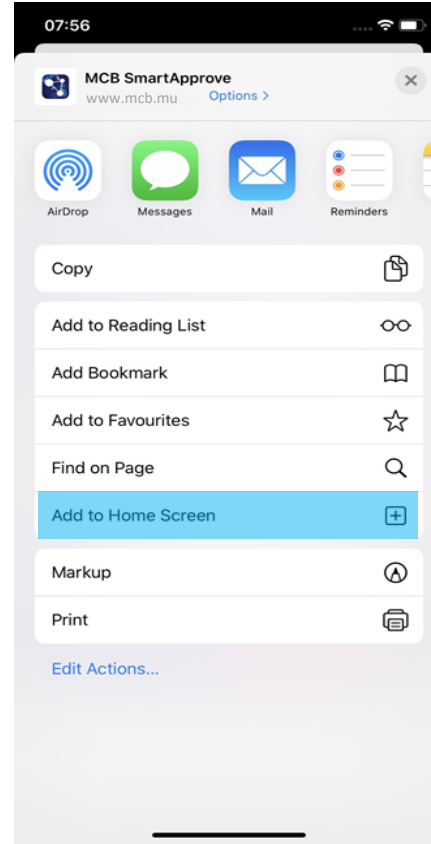

iPhone: How to add a shortcut to <https://www.mcb.mu/en/corporate/SmartApprove/login>

Step 3