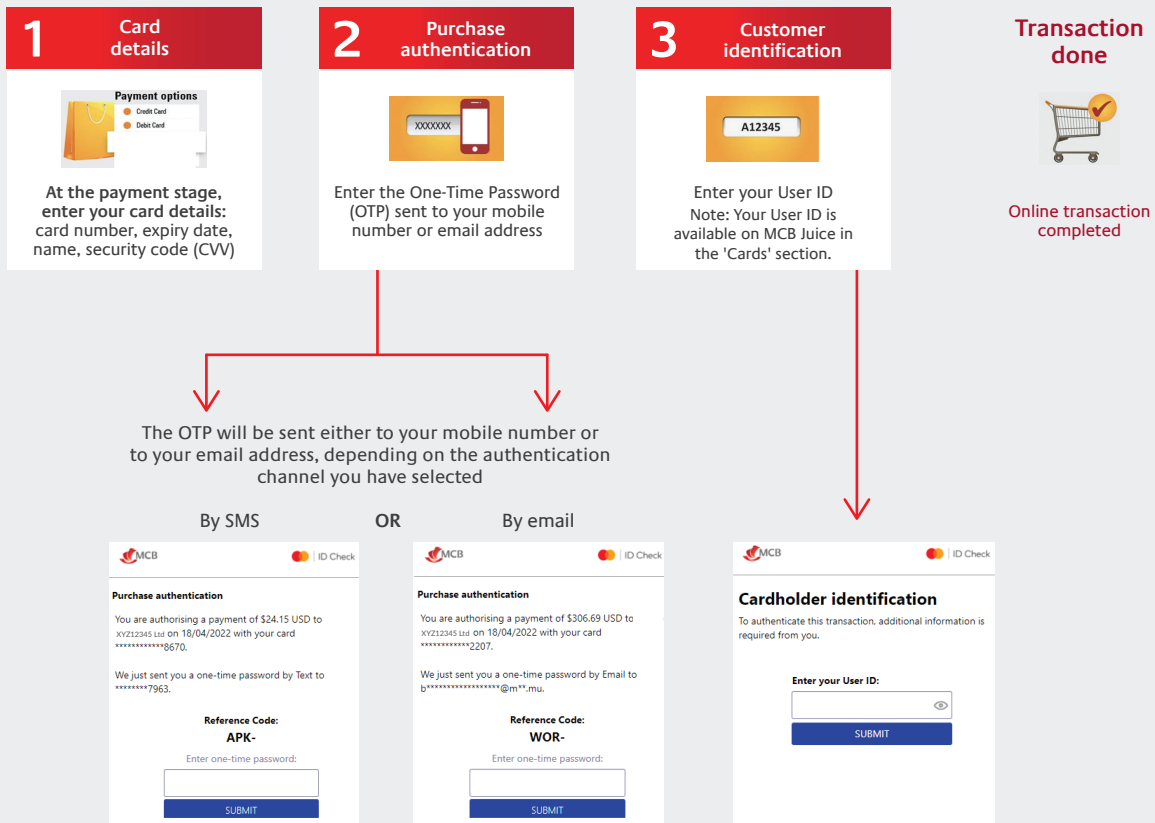

3 SIMPLE STEPS

If you do not receive your OTP within 15 seconds, you have 3 attempts to request a new one.